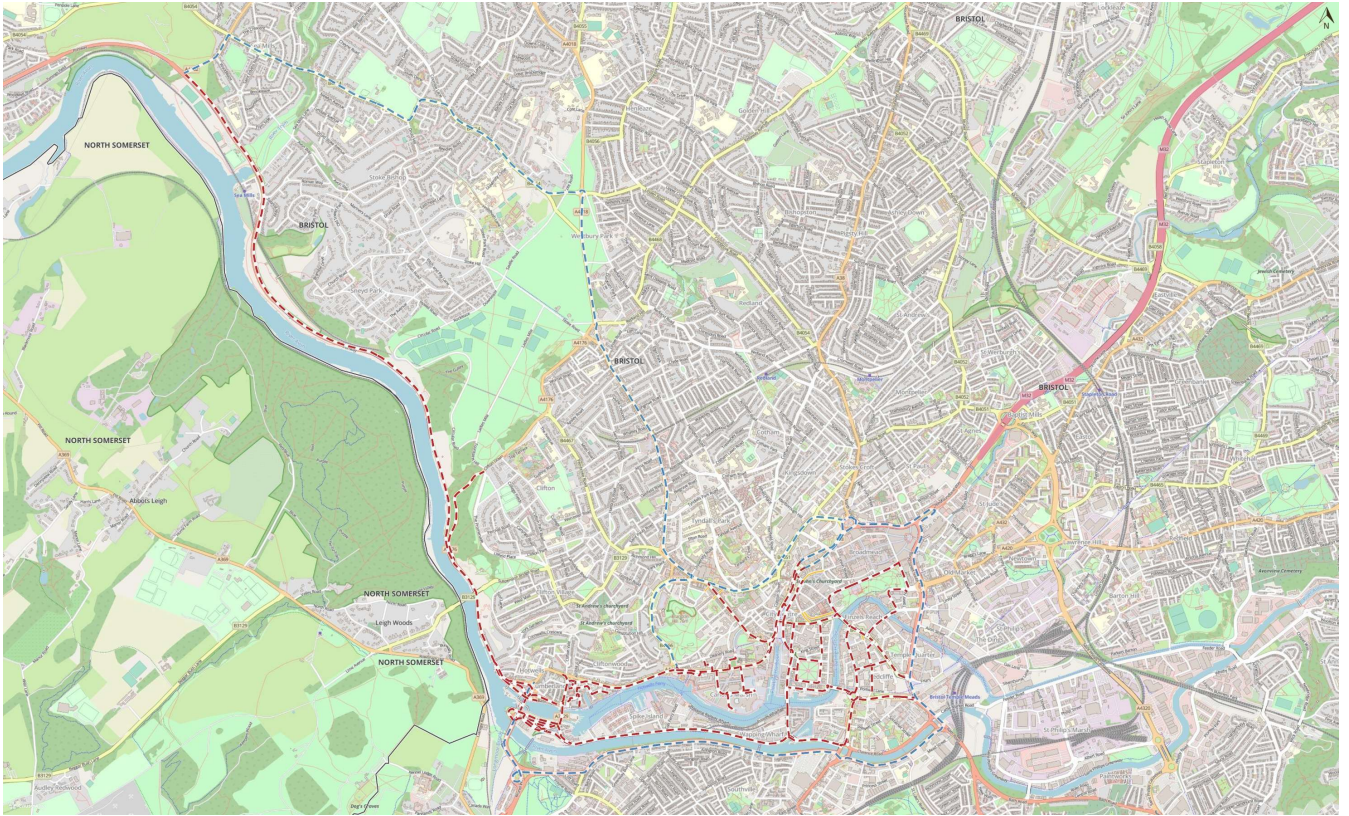

# Temporary suspension of one way traffic (Clifton Area):

Map data © [Google Terms of Use](#)

## Temporary suspension of one way traffic (City Centre Area):

Imagery © 2026 [MapTiler](#) | Imagery © 2026 [Hexagon](#) | © [MapTiler](#) © [OpenStreetMap contributors](#)

### Temporary suspension of one way traffic (Redcliffe Area):

Imagery © 2026 [MapTiler](#) | Imagery © 2026 [Hexagon](#) | © [MapTiler](#) © [OpenStreetMap contributors](#)

**Alternative route - Northbound:**

Imagery © 2025 [MapTiler](#) | Imagery © 2025 [Hexagon](#) | © [MapTiler](#) © [OpenStreetMap contributors](#)

**Alternative route (southbound):**

Imagery © 2025 [MapTiler](#) | Imagery © 2025 [Hexagon](#) | © [MapTiler](#) © [OpenStreetMap](#) contributors