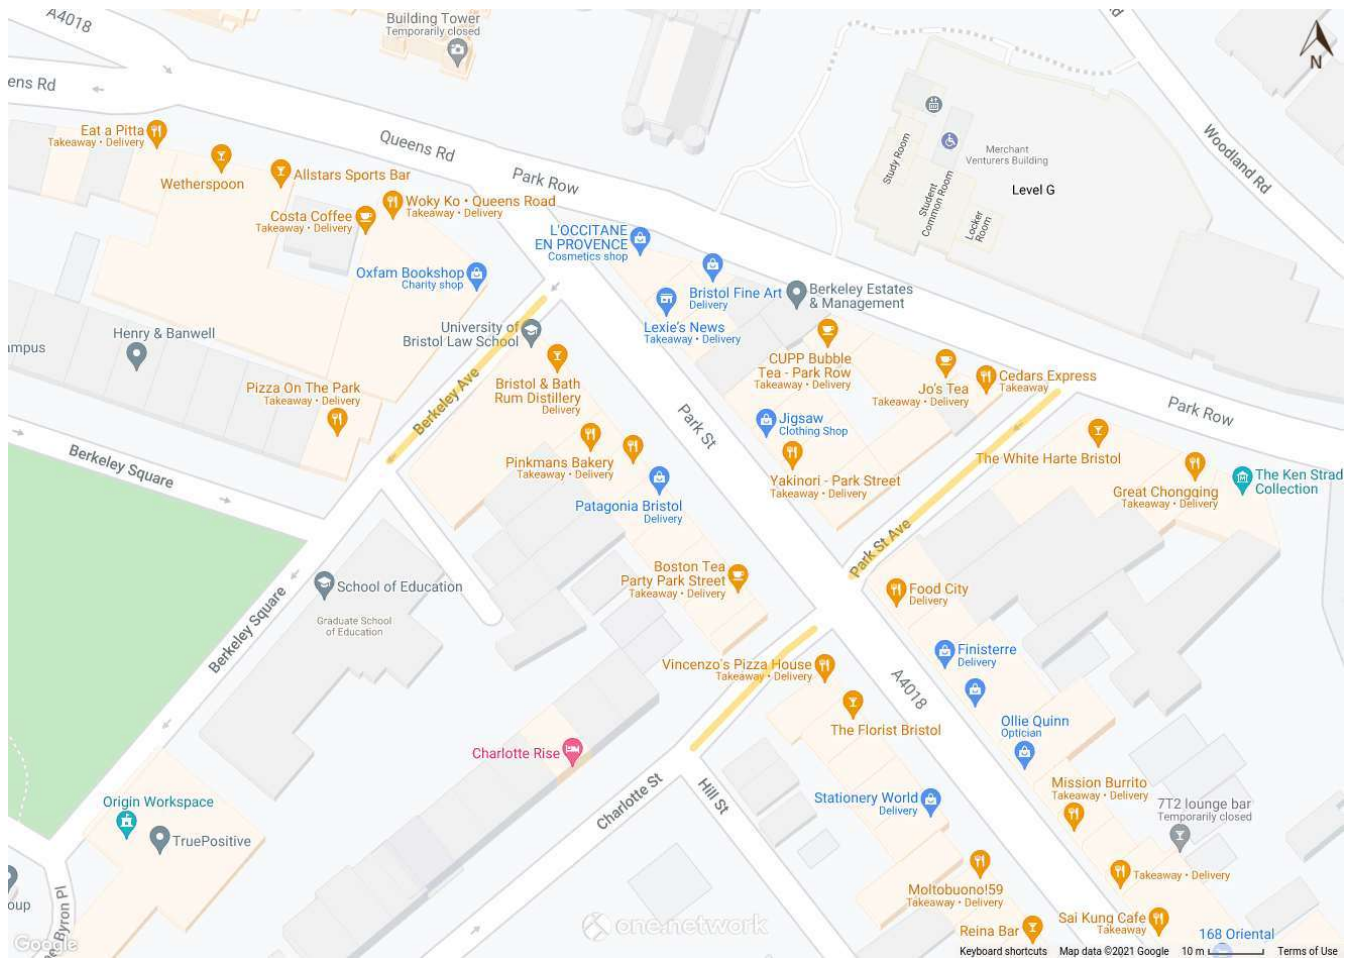

Imagery © 2026 [MapTiler](#) | Imagery © 2026 [Hexagon](#) | © [MapTiler](#) © [OpenStreetMap contributors](#)

**Temporary prohibition of use by vehicles (between 6.00 a.m. and 2.30 p.m.):**

Imagery © 2026 [MapTiler](#) | Imagery © 2026 [Hexagon](#) | © [MapTiler](#) © [OpenStreetMap contributors](#)

# Temporary suspension of one way traffic (Clifton Area):

Map data © [Google Terms of Use](#)