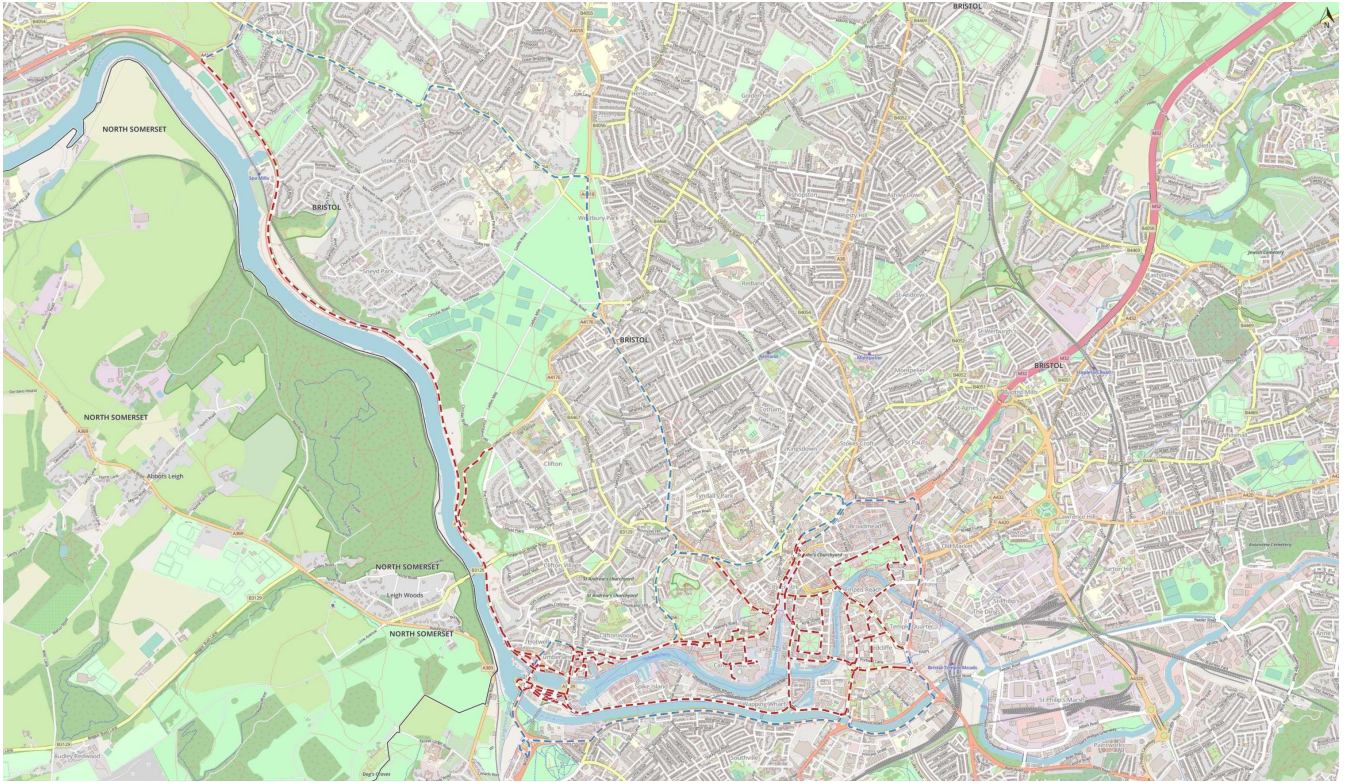

# Temporary suspension of one way traffic (Clifton Area):

Map data © [Google Terms of Use](#)

## Temporary suspension of one way traffic (City Centre Area):

Imagery © 2026 [MapTiler](#) | Imagery © 2026 [Hexagon](#) | © [MapTiler](#) © [OpenStreetMap contributors](#)

### Temporary suspension of one way traffic (Redcliffe Area):

Imagery © 2026 [MapTiler](#) | Imagery © 2026 [Hexagon](#) | © [MapTiler](#) © [OpenStreetMap contributors](#)

**Alternative route - Northbound:**

Imagery © 2025 [MapTiler](#) | Imagery © 2025 [Hexagon](#) | © [MapTiler](#) © [OpenStreetMap contributors](#)

**Alternative route (southbound):**

Imagery © 2025 [MapTiler](#) | Imagery © 2025 [Hexagon](#) | © [MapTiler](#) © [OpenStreetMap](#) contributors