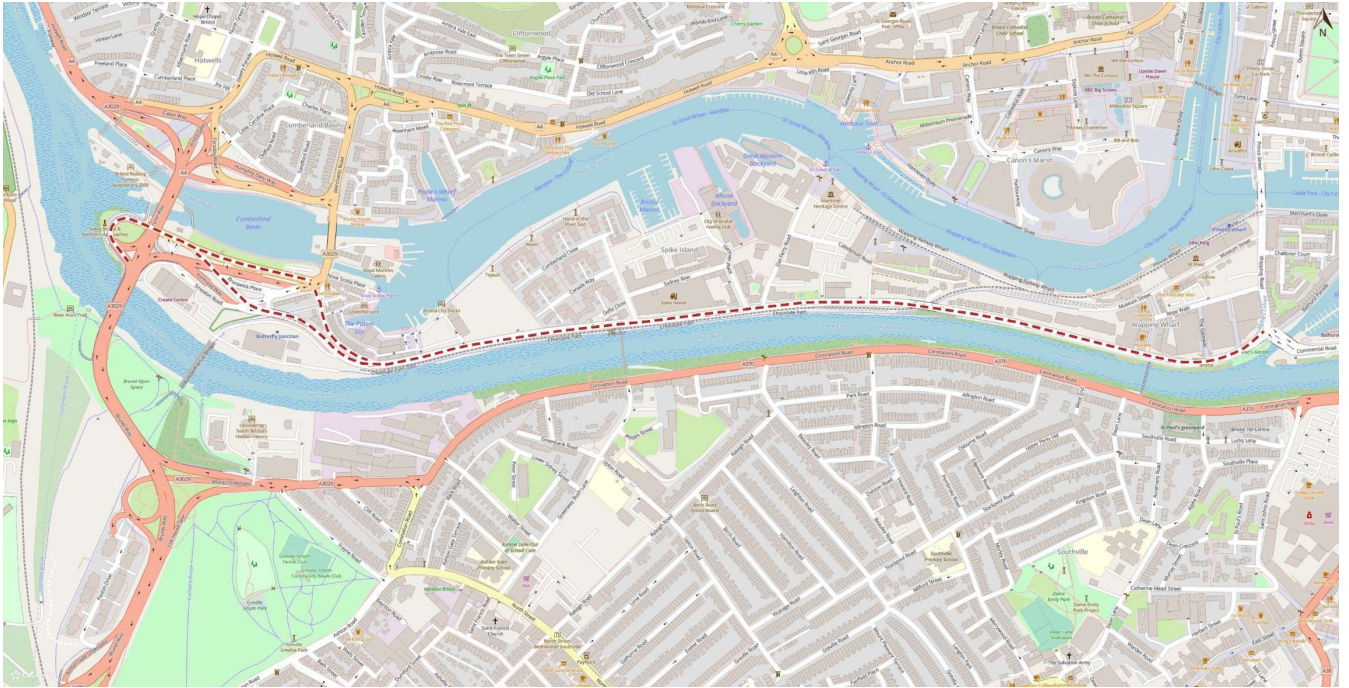

**Temporary prohibition of use by vehicles (between 4.00 a.m. and 2.00 p.m.):**

Imagery © 2026 [MapTiler](#) | Imagery © 2026 [Hexagon](#) | © [MapTiler](#) © [OpenStreetMap contributors](#)

**Temporary prohibition of use by vehicles (between 6.00 a.m. and 2.00 p.m.):**

Imagery © 2026 [MapTiler](#) | Imagery © 2026 [Hexagon](#) | © [MapTiler](#) © [OpenStreetMap contributors](#)

**Temporary prohibition of use by vehicles (between 6.00 a.m. and 2.30 p.m.):**

Imagery © 2026 [MapTiler](#) | Imagery © 2026 [Hexagon](#) | © [MapTiler](#) © [OpenStreetMap contributors](#)

# Temporary suspension of one way traffic (Clifton Area):

Map data © [Google Terms of Use](#)

### Temporary suspension of one way traffic (Redcliffe Area):

Imagery © 2026 [MapTiler](#) | Imagery © 2026 [Hexagon](#) | © [MapTiler](#) © [OpenStreetMap contributors](#)

**Alternative route - Northbound:**