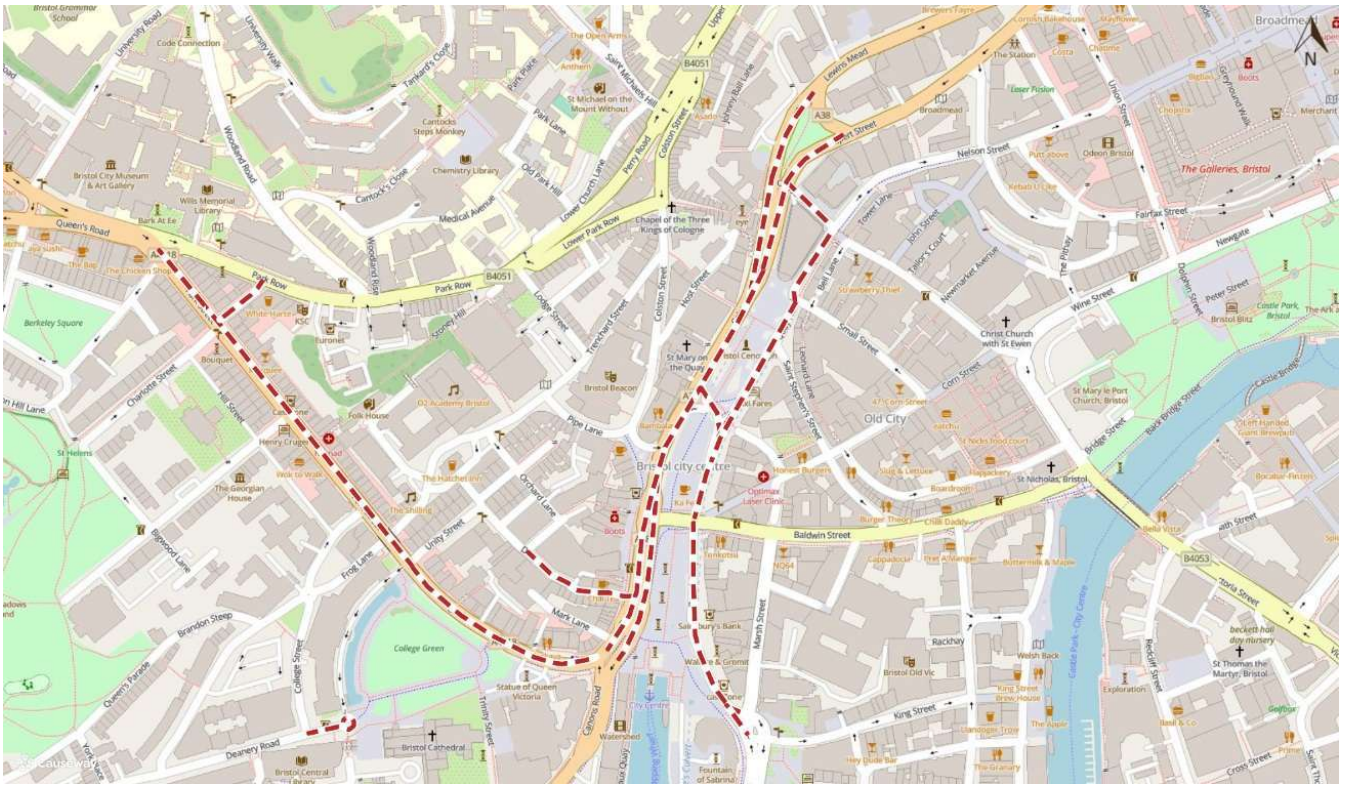

Temporary prohibition of use by vehicles (between 4.00 a.m. and 2.00 p.m.):

Imagery © 2026 [MapTiler](#) | Imagery © 2026 [Hexagon](#) | © [MapTiler](#) © [OpenStreetMap contributors](#)