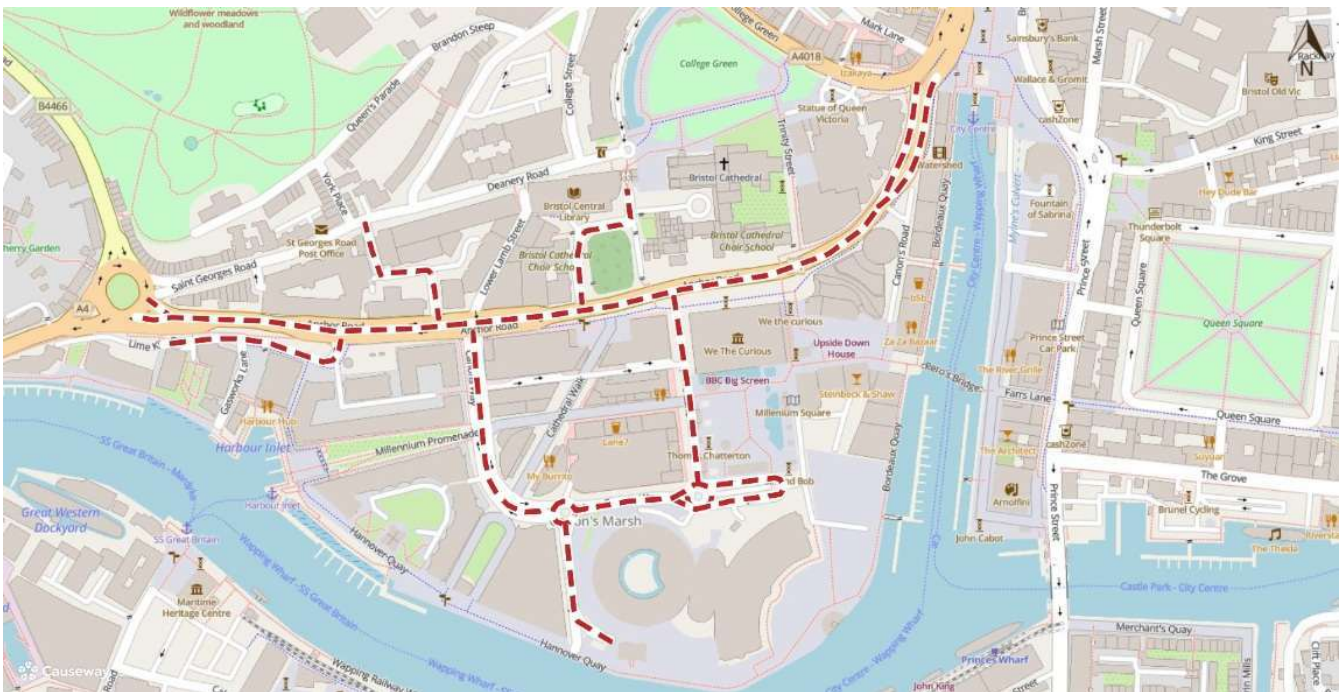

**CITY COUNCIL OF BRISTOL**

**Section 16A Road Traffic Regulation Act 1984 as amended by the Road Traffic Regulation (Special Events) Act 1994**

**ORDER PROHIBITING TRAFFIC ON ROADS**

**THE GREAT BRISTOL RUN 2026**

**10th May 2026**

**Temporary prohibition of use by vehicles (between 2.00 a.m. and 6.00 p.m.):**

Imagery © 2026 [MapTiler](#) | Imagery © 2026 [Hexagon](#) | © [MapTiler](#) © [OpenStreetMap contributors](#)

# Temporary suspension of one way traffic (Clifton Area):

Map data © [Google Terms of Use](#)

### Temporary suspension of one way traffic (Redcliffe Area):

Imagery © 2026 [MapTiler](#) | Imagery © 2026 [Hexagon](#) | © [MapTiler](#) © [OpenStreetMap contributors](#)

**Alternative route - Northbound:**