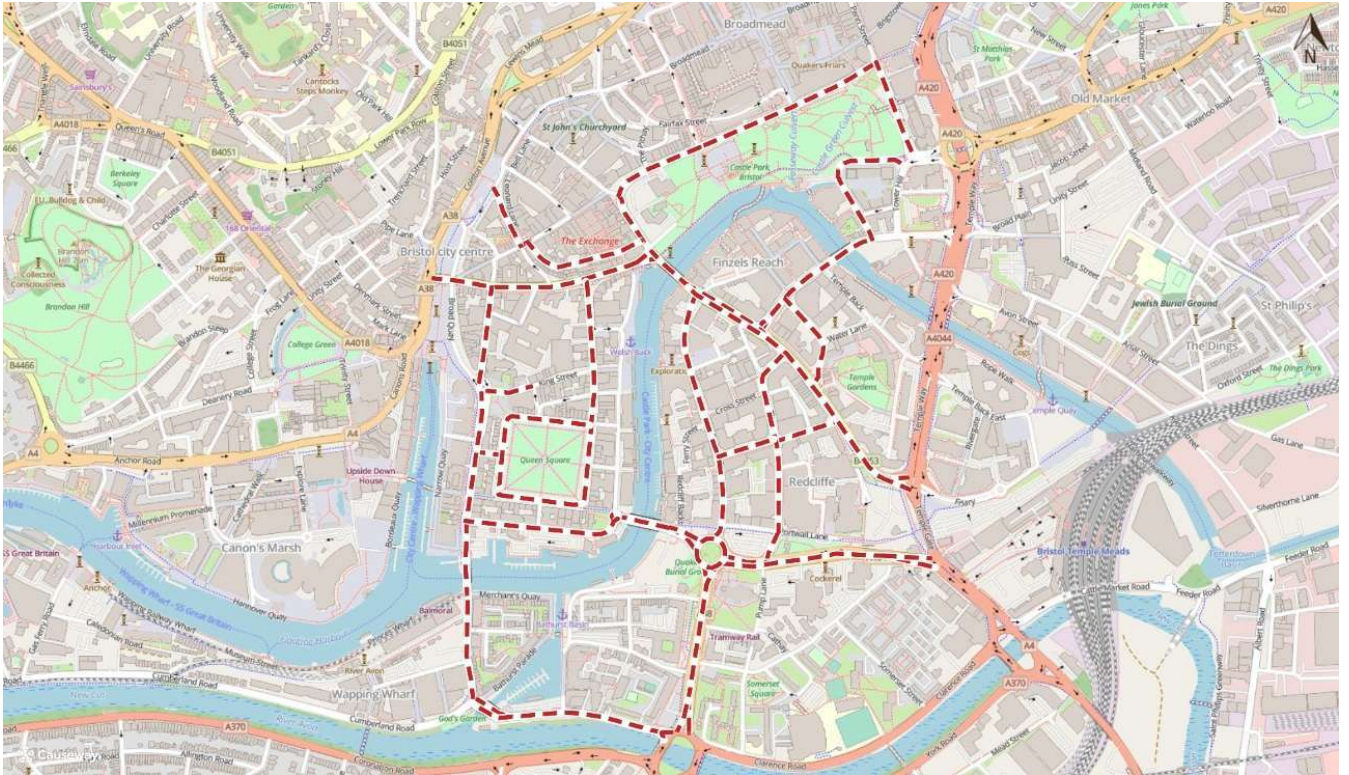

**10th May 2026**

**Temporary prohibition of use by vehicles (between 2.00 a.m. and 6.00 p.m.):**

Imagery © 2026 [MapTiler](#) | Imagery © 2026 [Hexagon](#) | © [MapTiler](#) © [OpenStreetMap contributors](#)

**Temporary prohibition of use by vehicles (between 4.00 a.m. and 2.00 p.m.):**

Imagery © 2026 [MapTiler](#) | Imagery © 2026 [Hexagon](#) | © [MapTiler](#) © [OpenStreetMap contributors](#)

**Temporary prohibition of use by vehicles (between 6.00 a.m. and 2.00 p.m.):**

Imagery © 2026 [MapTiler](#) | Imagery © 2026 [Hexagon](#) | © [MapTiler](#) © [OpenStreetMap contributors](#)

**Temporary prohibition of use by vehicles (between 6.00 a.m. and 2.30 p.m.):**

Imagery © 2026 [MapTiler](#) | Imagery © 2026 [Hexagon](#) | © [MapTiler](#) © [OpenStreetMap contributors](#)

# Temporary suspension of one way traffic (Clifton Area):

Map data © [Google Terms of Use](#)