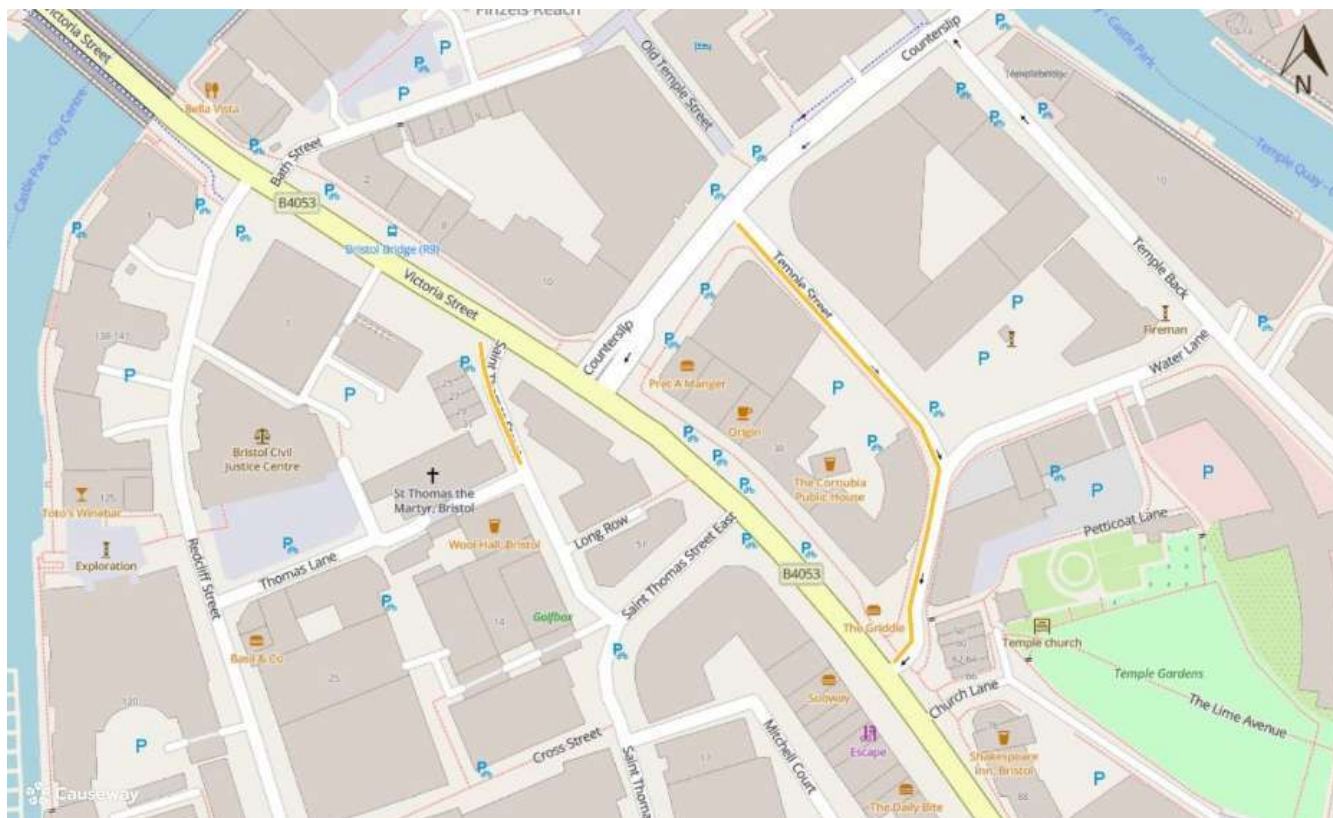

# Temporary suspension of one way traffic (Clifton Area):

Map data © [Google Terms of Use](#)

## Temporary suspension of one way traffic (City Centre Area):

Imagery © 2026 [MapTiler](#) | Imagery © 2026 [Hexagon](#) | © [MapTiler](#) © [OpenStreetMap contributors](#)

### Temporary suspension of one way traffic (Redcliffe Area):

Imagery © 2026 [MapTiler](#) | Imagery © 2026 [Hexagon](#) | © [MapTiler](#) © [OpenStreetMap contributors](#)

**Alternative route - Northbound:**