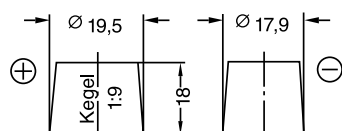

power on command

ULTRA

ULTRA | MODELS & SPECIFICATIONS

Model	Article number	Voltage (V)	Capacity (Ah)	CCA A (EN)	Box type	Length (mm)	Width (mm)	Height (mm)	Total height (mm)	Layout	Terminal	Hold-down
ULTRA 1	ULTRA 1	12	50	460	LB1	208	174	174	174		1	B3
ULTRA 2	ULTRA 2	12	60	600	LB2	242	174	174	174		1	B3
ULTRA 3	ULTRA 3	12	74	730	LB3	275	174	174	174		1	B3
ULTRA 5	ULTRA 5	12	110	860	L5	351	174	189	189		1	B3

BATTERY CLASSIFICATIONS AS PER EN 50342-6

Water consumption	Charge retention	Vibration resistance	Endurance level
W4	C2	V2	E1

TERMINAL 1

HOLD-DOWN B3

CARE & MAINTENANCE

Maintain your battery with a premium smart battery charger by SC Power. For ULTRA batteries we advise the following battery chargers depending on the capacity of your battery (Ah).