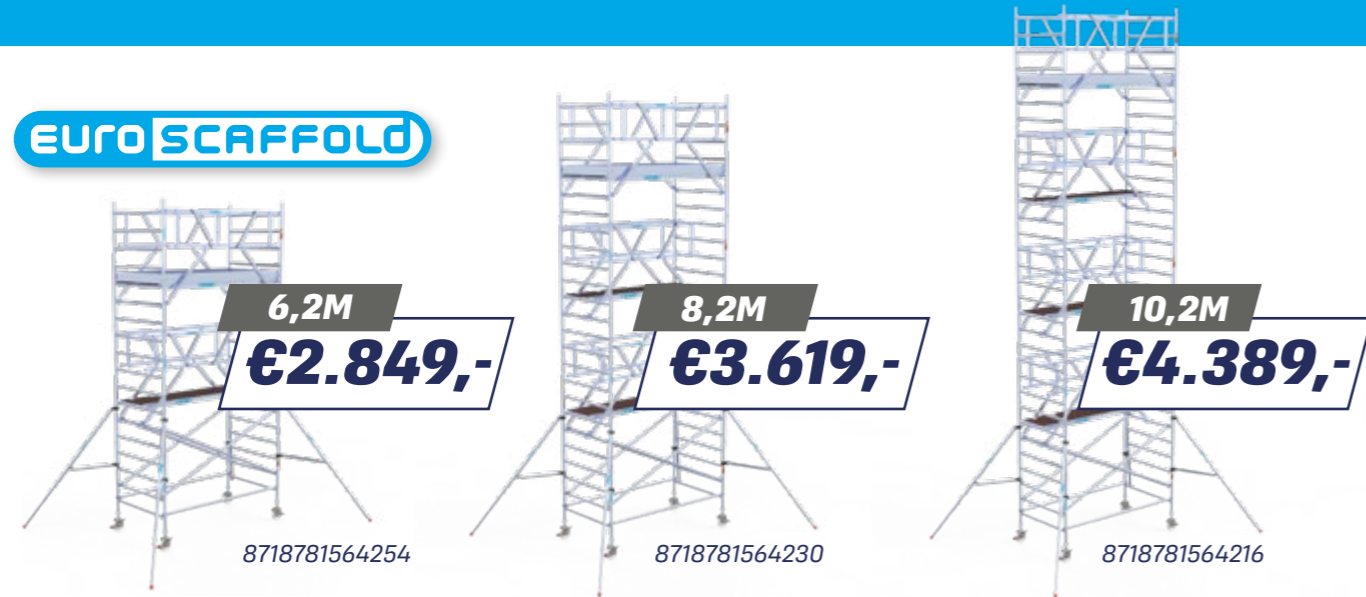

EUROSCAFFOLD PROFESSIONAL